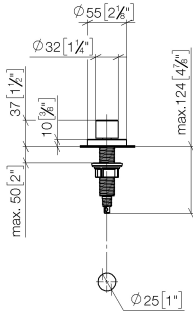

Strainer waste with control handle - Matte Black

ELIO

10 710 970

- control for single basin
- including adapter for Bowden cable

Fits ELIO, ENO, MEM, META SQUARE, SYNC, TARA and TARA ULTRA

Fits: ELIO, MEM, TARA, TARA ULTRA, META SQUARE

10 710 970

mm [inches]

10 710 970

Parts for other finishes can be found here: [Chrome](#)

Spare parts list

No.	Item Number	Name	Quantity used	Delivery time
1	09 20 97 030-33	handle	1	2
2	90 12 12 002 00 90	fixing cap	1	2
3	09 27 87 006-33	rosette	1	2
4	90 14 10 043 00 90	seal	1	2
5	09 14 10 042 90	seal	1	2
6	09 29 06 087-33	spindle	1	-
Spare part can no longer be ordered, please order the replacement item				
7	04 30 01 029 00 90	adaptor	1	2
8	09 24 03 175 90	adaptor	1	2
9	09 11 10 073-07	connection	1	30
10	09 11 10 074-07	connection	1	30
11	09 11 10 079-07	connection	1	30
12	09 30 11 087 90	disc	1	2
13	09 23 30 024-07	nut	1	30