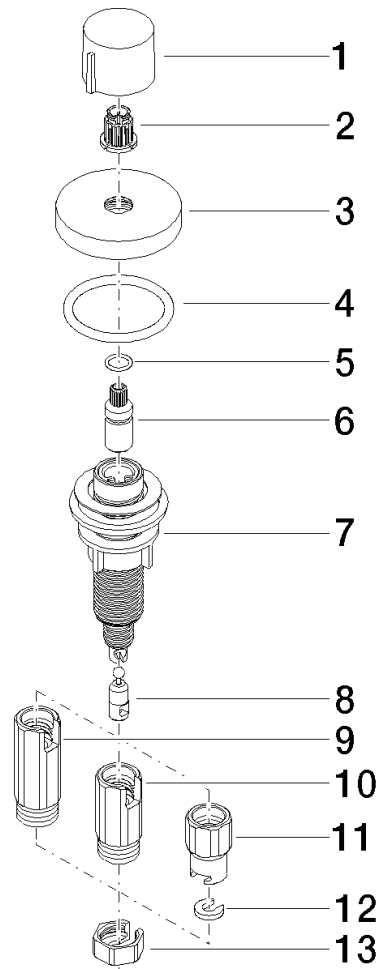

Strainer waste with control handle - Matte Black

ELIO

10 710 970

- control for single basin
- including adapter for Bowden cable

Fits ELIO, ENO, MEM, META SQUARE, SYNC, TARA and TARA ULTRA

Fits: ELIO, MEM, TARA, TARA ULTRA, META SQUARE

	Matte Black	10 710 970-33
	Chrome	10 710 970-00
	Brushed Platinum	10 710 970-06
	Platinum	10 710 970-08
	Durabrace (23kt Gold)	10 710 970-09
	Dark Chrome	10 710 970-19
	Brushed Durabrace (23kt Gold)	10 710 970-28
	Brushed Champagne (22kt Gold)	10 710 970-46
	Champagne (22kt Gold)	10 710 970-47
	Brushed Chrome	10 710 970-93
	Brushed Dark Platinum	10 710 970-99

10 710 970

mm [inches]

10 710 970

Parts for other finishes can be found here: [Chrome](#)

Spare parts list

No.	Item Number	Name	Quantity used	Delivery time
1	09 20 97 030-33	handle	1	2
2	90 12 12 002 00 90	fixing cap	1	2
3	09 27 87 006-33	rosette	1	2
4	90 14 10 043 00 90	seal	1	2
5	09 14 10 042 90	seal	1	2
6	09 29 06 087-33	spindle	1	-
Spare part can no longer be ordered, please order the replacement item				
7	04 30 01 029 00 90	adaptor	1	2
8	09 24 03 175 90	adaptor	1	2
9	09 11 10 073-07	connection	1	30
10	09 11 10 074-07	connection	1	30
11	09 11 10 079-07	connection	1	30
12	09 30 11 087 90	disc	1	2
13	09 23 30 024-07	nut	1	30